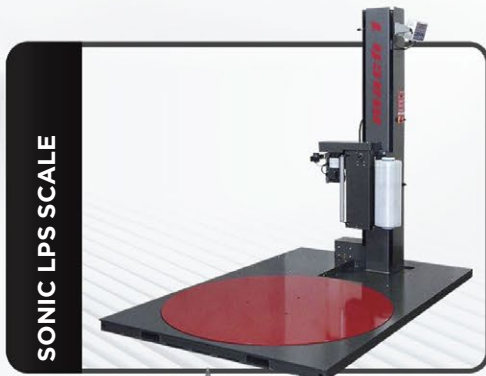

SPECIALTY EQUIPMENT

With Mach 1's stretch packaging experts you're in good hands when it comes to non standard pallet loads or special handling requirements. We will custom design and build the right wrapper for your specific application.