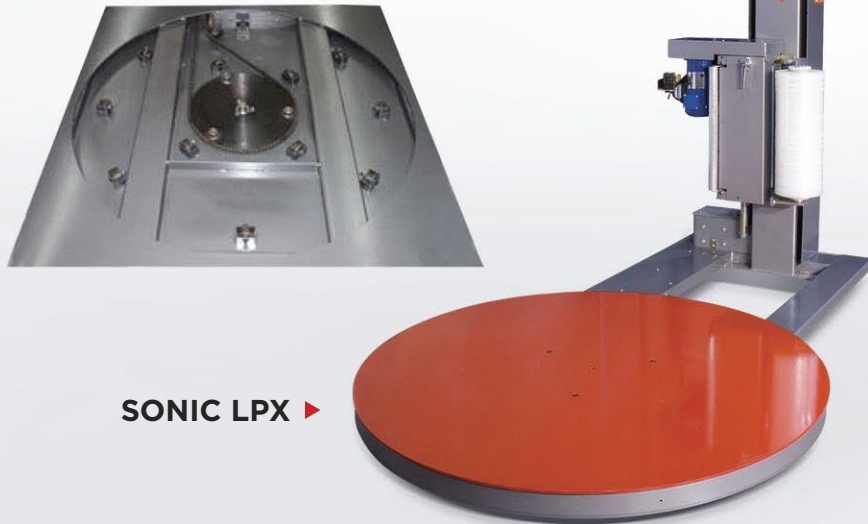

SONIC LINE

the most versatile turntable stretch wrapper

LOW-PROFILE SEMI-AUTOMATIC

SONIC LPX ▶

The X-TRETCH pre-stretch film carriage provides superior film economy, film tension and user safety.

- ✓ Uses 20" machine film
- ✓ Electronically adjustable film tension
- ✓ 250% film pre-stretch ratio, others available
- ✓ Maintenance free ball bearing carriage guide
- ✓ Automatic corner compensation
- ✓ Lifetime warranty on stretch rollers

The Robust PRO-GLIDE turntable support system is maintenance free and features superior weight capacity.

- ✓ Structural steel frame
- ✓ Forklift portable
- ✓ Flush with floor pit mountable
- ✓ Easy access to components
- ✓ 1/2 HP turntable drive motor
- ✓ Heavy duty turntable chain drive
- ✓ Maintenance free turntable support casters
- ✓ Heavy duty turntable chain drive

The advanced and user-friendly DIGI-TECH control unit features unique functions to wrap any type of pallet

- ✓ Photo-eye automatic height detection
- ✓ Separate top and bottom wrap count 1-10
- ✓ Turntable soft start/stop
- ✓ Dual adjustable film carriage speed
- ✓ Reinforce wrap function
- ✓ Positive turntable home alignment
- ✓ Gentle wrap feature for light or unstable pallets

TECHNICAL SPECIFICATIONS

➤ Turntable Speed	Adjustable up to 16 RPM
➤ Control Type	Full-Feature Semi-Automatic
➤ Max. Load Capacity	5,000 lbs
➤ Max. Load Height	86"
➤ Turntable Size	59" diameter
➤ Turntable Height	3" from floor
➤ Pre-Stretch Ratio	250% standard
➤ Max. Load Size	56" x 56"
➤ Electrical	115/1/60 15 amp
➤ Warranty	3/5 years
➤ Tower Height	85"
➤ Clearance Required	97"