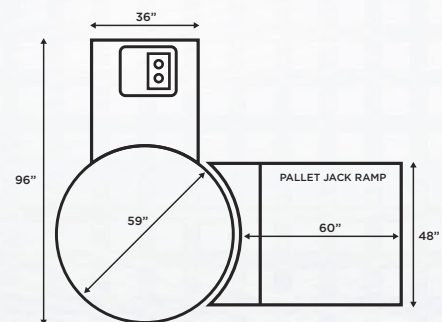

The advanced and user-friendly DIGI-TECH control unit features unique functions to wrap any type of pallet

- ✓ Photo-eye automatic height detection
- ✓ Separate top and bottom wrap count 1-10
- ✓ Turntable soft start/stop
- ✓ Dual adjustable film carriage speed
- ✓ Reinforce wrap function
- ✓ Positive turntable home alignment
- ✓ Gentle wrap feature for light or unstable pallets

TECHNICAL SPECIFICATIONS

➤ Turntable Speed	Adjustable up to 16 RPM
➤ Control Type	Full-Feature Semi-Automatic
➤ Max. Load Capacity	5,000 lbs
➤ Max. Load Height	86"
➤ Turntable Size	59" diameter
➤ Turntable Height	3" from floor
➤ Pre-Stretch Ratio	250% standard
➤ Max. Load Size	56" x 56"
➤ Electrical	115/1/60 15 amp
➤ Warranty	3/5 years
➤ Tower Height	85"
➤ Clearance Required	97"