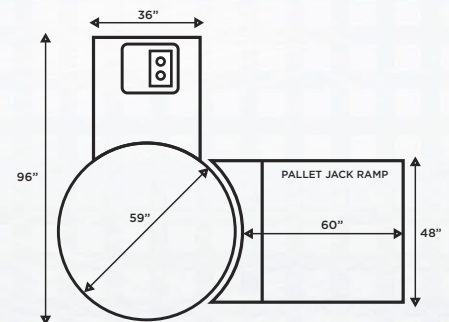

ROCKET LP

Mach 1